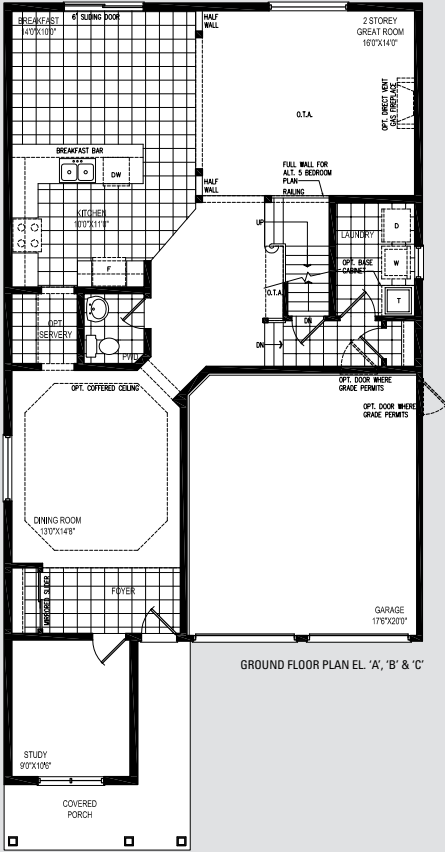

Rockport

3,000 sq.ft.