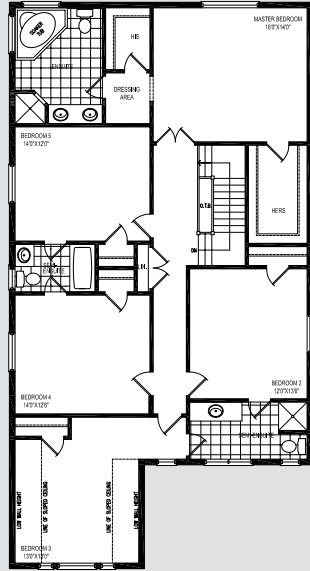

Rockport

3,000 sq.ft.