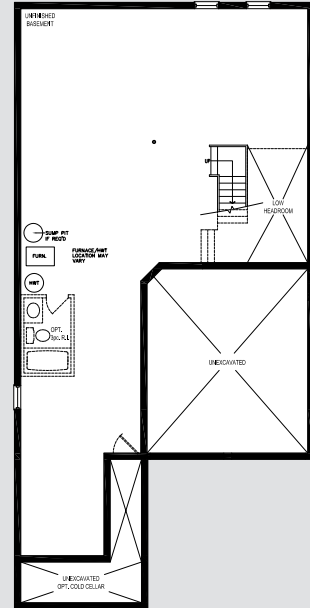

Rockport

3,000 sq.ft.