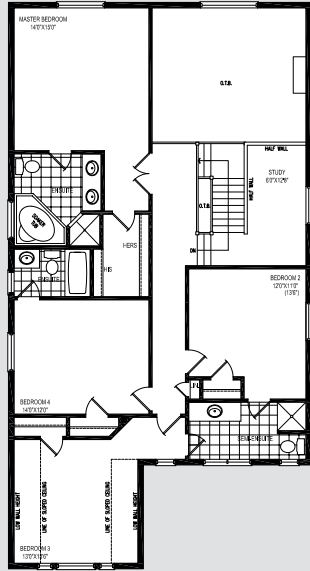

Rockport

3,000 sq.ft.