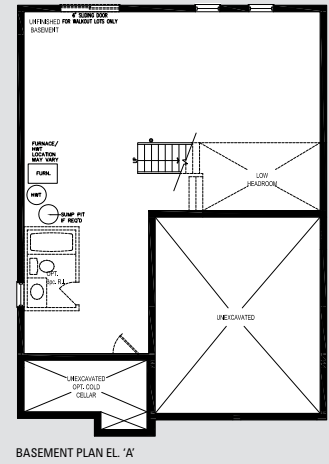

Cambridge

1,750 sq.ft.