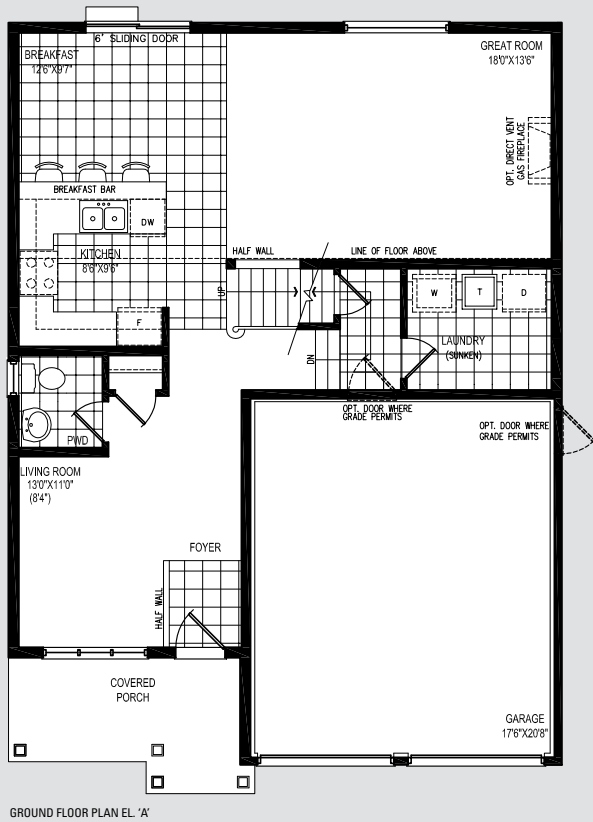

Cambridge

1,750 sq.ft.