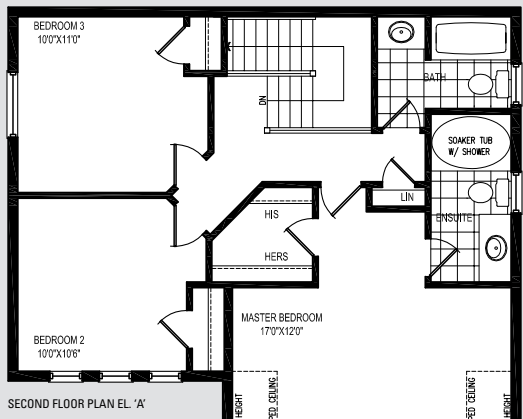

Cambridge

1,750 sq.ft.