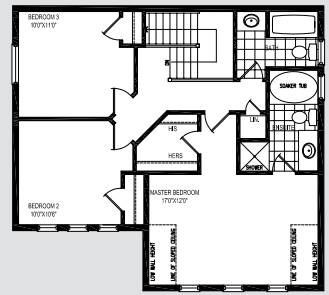

Cambridge

1,750 sq.ft.